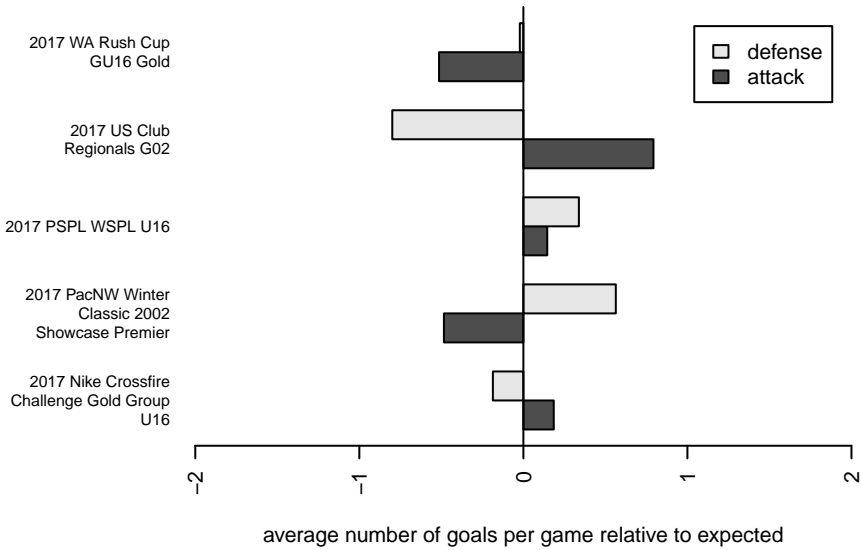

Performance relative to 13 month average