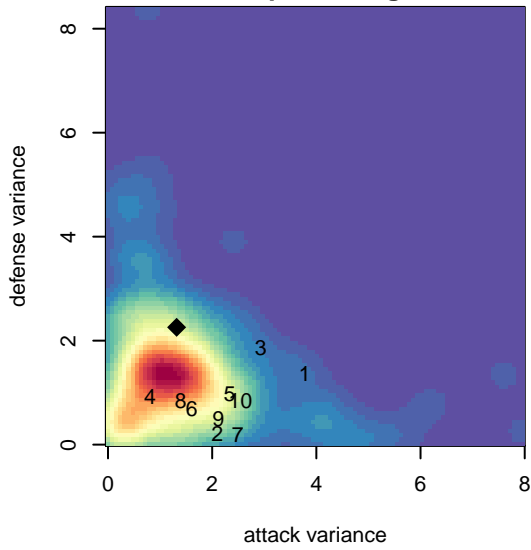

# FPSC Fury Black G02

Franklin Pierce SC  
 Tacoma, WA  
 G02 total strength=1719  
 attack=27.86 defense=20.96  
 fall league = PSPL WSPL U16

alt names used:  
 Fpsc Fury G02 Black  
 FPSC Fury G02 Black  
 FPSC FURY G02 BLACK  
 FPSC FURY G02 BLACK (WA)  
 FPSC Fury G02 Black

Venues played:  
 2017 US Club Regionals G02  
 2017 Nike Crossfire Challenge Gold Group U16  
 2017 WA Rush Cup GU16 Gold  
 2017 PSPL WSPL U16  
 2017 PacNW Winter Classic 2002 Showcase P

**attack and defense variance (black dot)  
relative to other teams  
and top 10 in region**