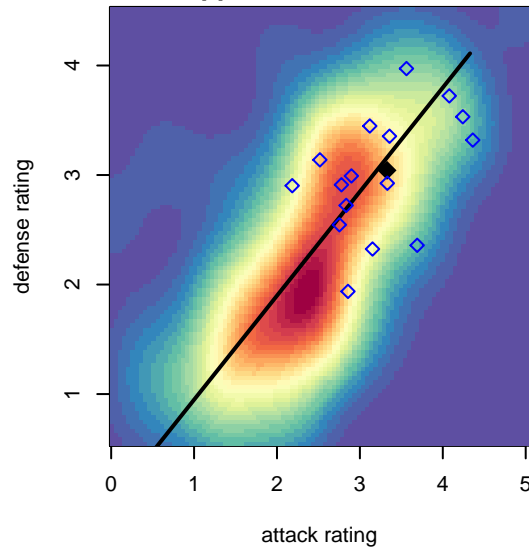

**attack and defense rating
relative to others at age
and all opponents in last 13 months**