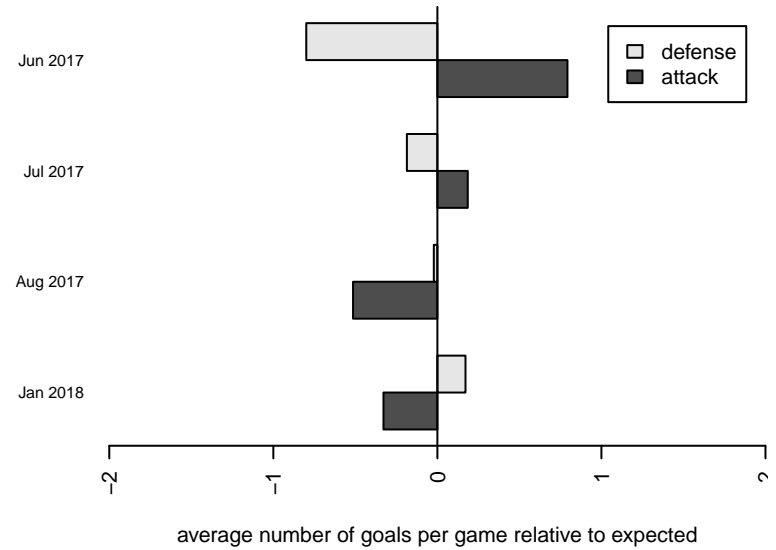

Performance relative to 13 month average