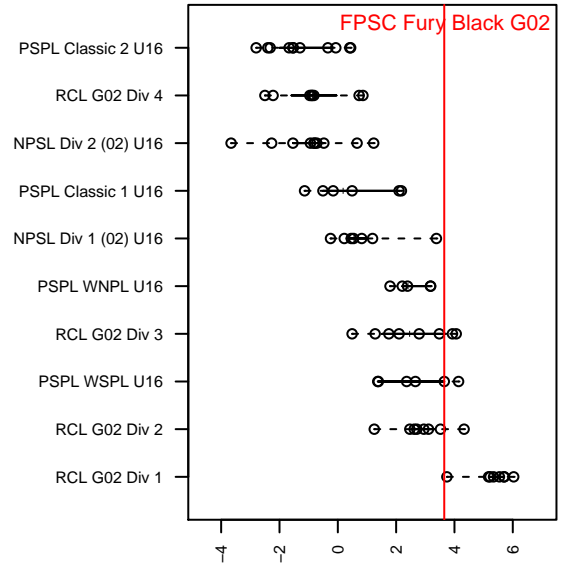

**attack and defense rating
relative to others at age
and all opponents in last 13 months**