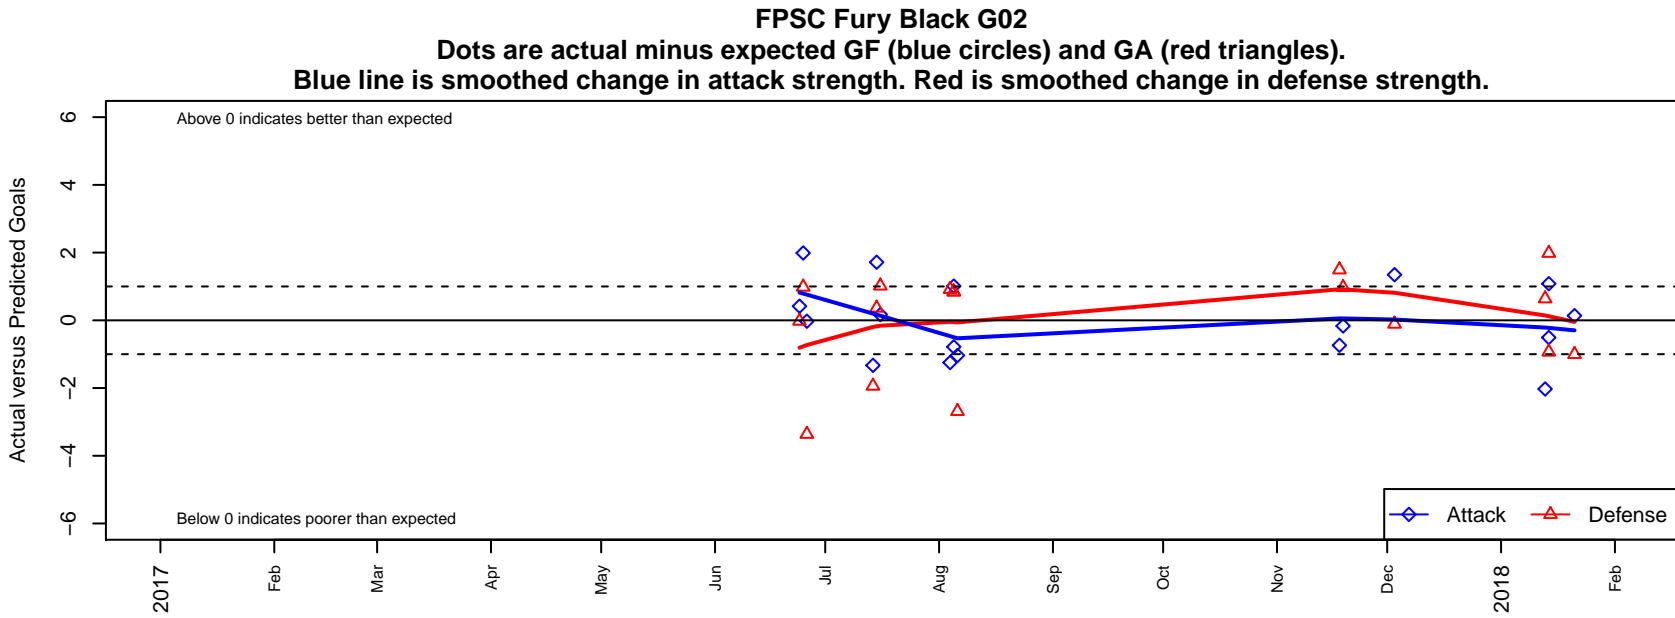

**attack and defense variance (black dot)
relative to other teams
and top 10 in region**

**attack and defense rating
relative to others at age
and all opponents in last 13 months**

FPSC Fury Black G02

Franklin Pierce SC
Tacoma, WA
G02 total strength=1719
attack=27.86 defense=20.96
fall league = PSPL WSPL U16

alt names used:
Fpsc Fury G02 Black
FPSC Fury G02 Black
FPSC FURY G02 BLACK
FPSC FURY G02 BLACK (WA)
FPSC Fury G02 Black

Venues played:
2017 US Club Regionals G02
2017 Nike Crossfire Challenge Gold Group U16
2017 WA Rush Cup GU16 Gold
2017 PSPL WSPL U16
2017 PacNW Winter Classic 2002 Showcase P